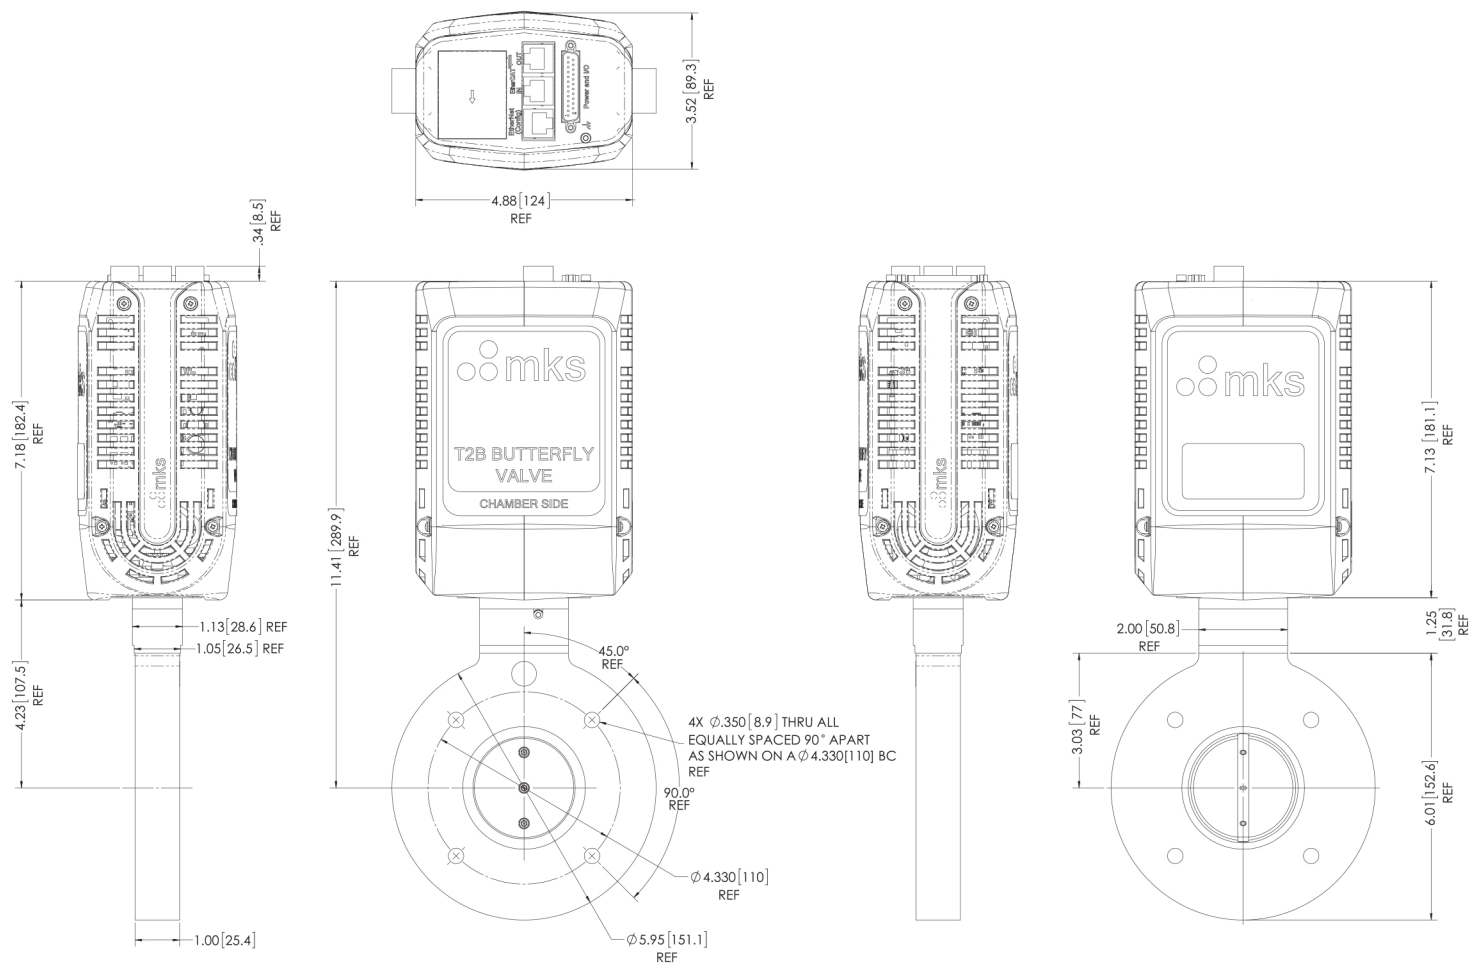

NW63 (60mm)

NW80 (3 inch)

NW100 (4 inch)

Note: Unless otherwise specified, dimensions are nominal values in inches (mm referenced).

KF40 (1 inch)

KF50 (2 inch)

Note: Unless otherwise specified, dimensions are nominal values in inches (mm referenced).