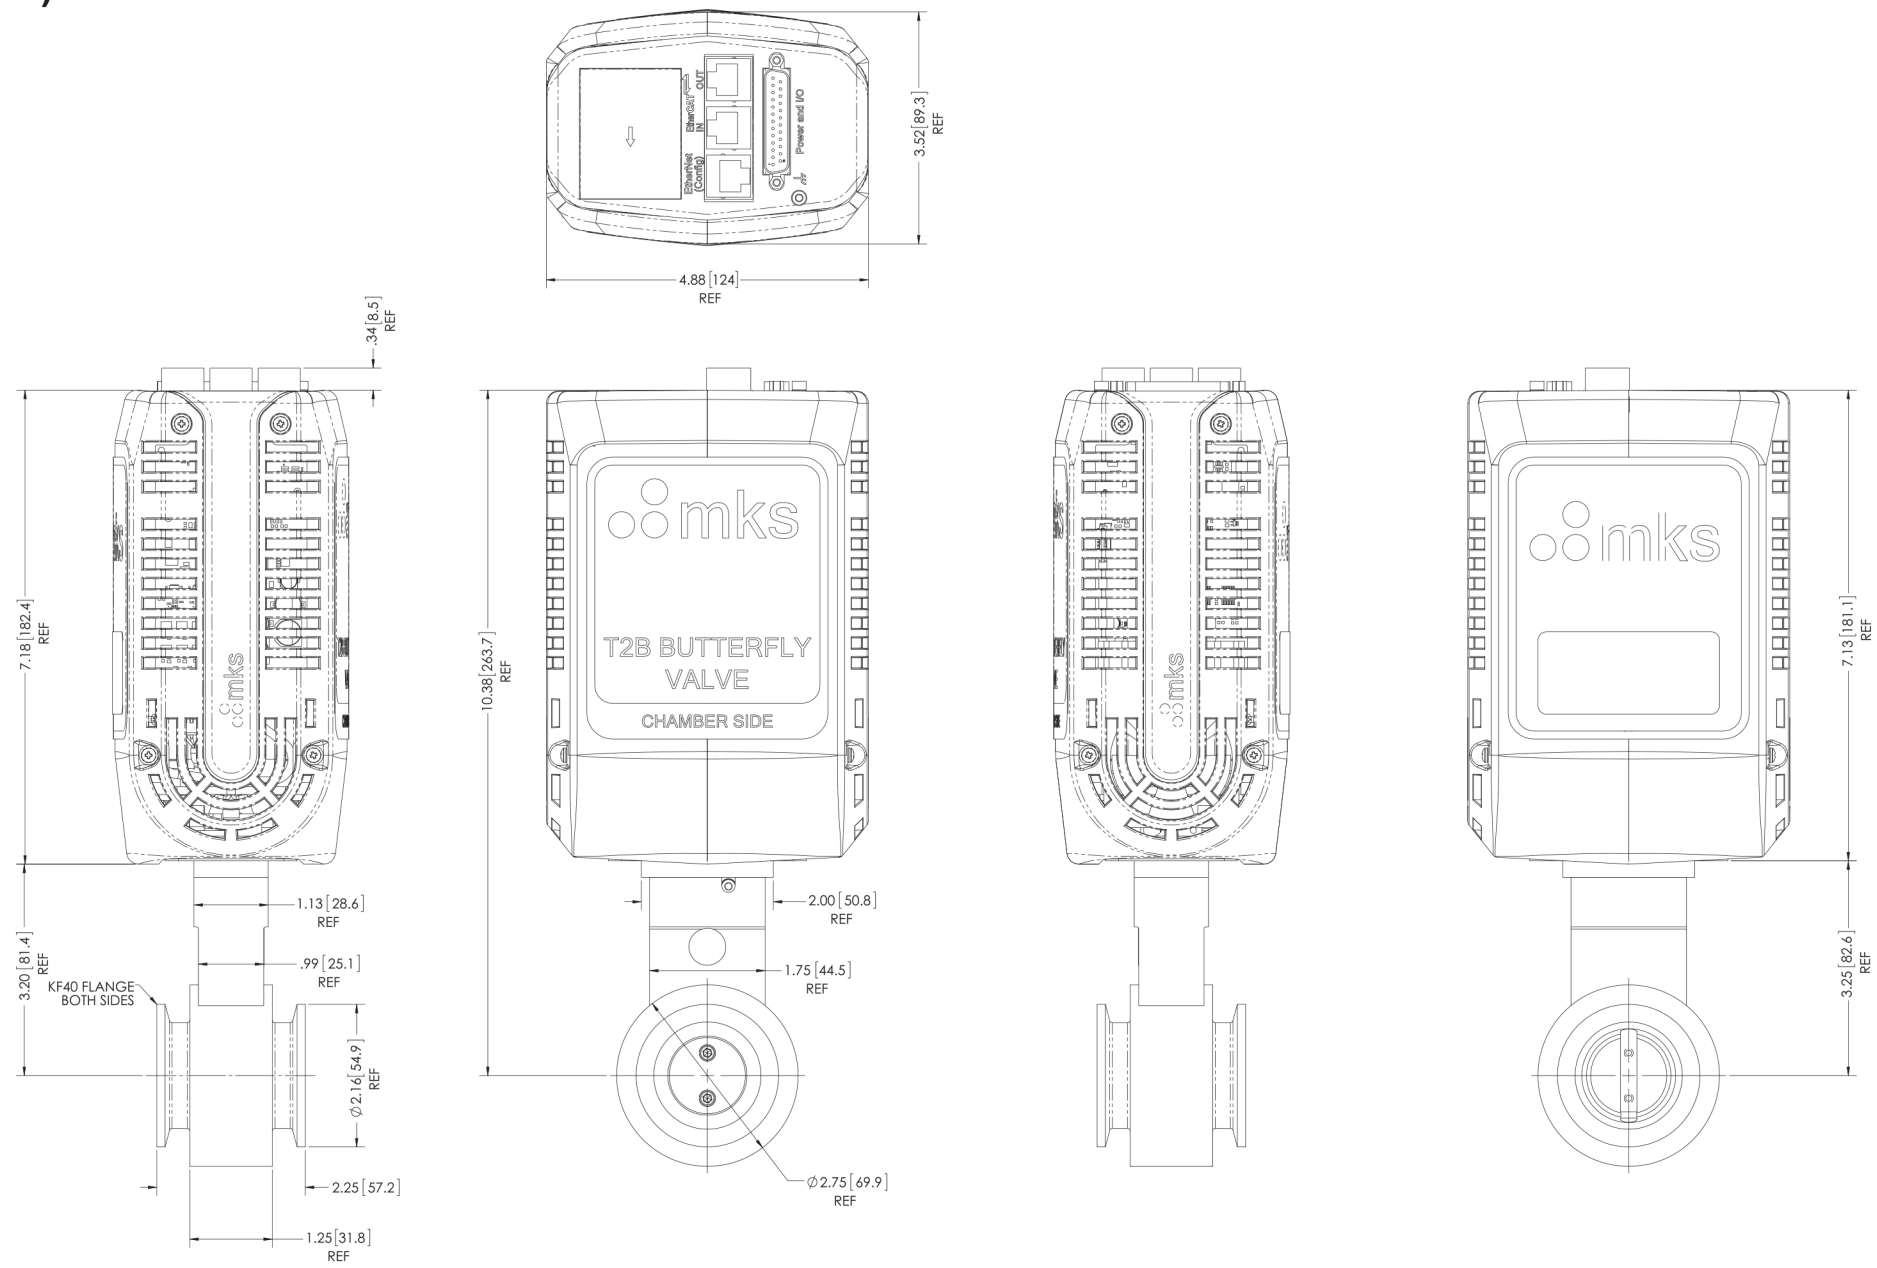

NW63 (60mm)

NW80 (3 inch)

NW100 (4 inch)

Note: Unless otherwise specified, dimensions are nominal values in inches (mm referenced).

KF40 (1 inch)

KF50 (2 inch)

Note: Unless otherwise specified, dimensions are nominal values in inches (mm referenced).