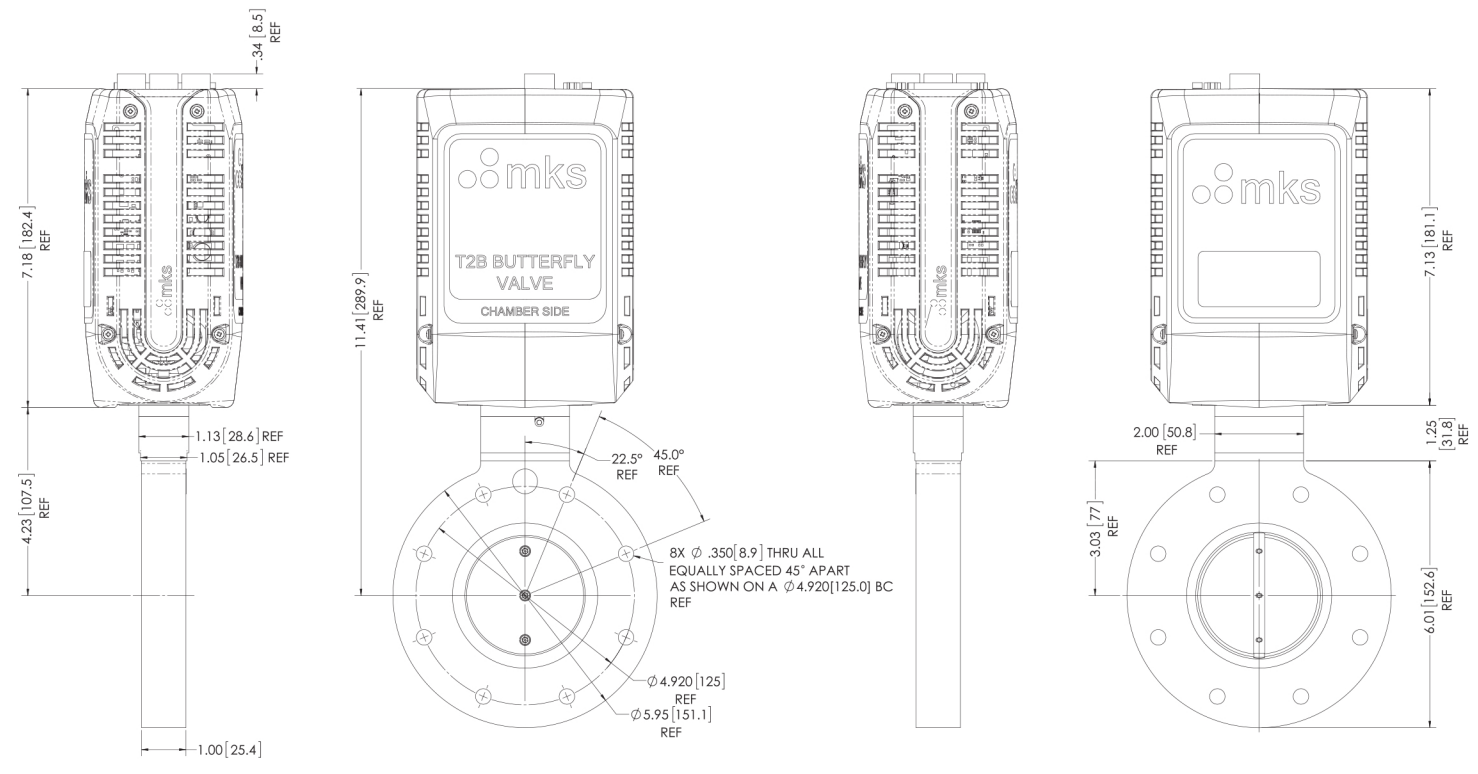

NW63 (60mm)

NW80 (3 inch)

NW100 (4 inch)

Note: Unless otherwise specified, dimensions are nominal values in inches (mm referenced).

KF40 (1 inch)

KF50 (2 inch)

Note: Unless otherwise specified, dimensions are nominal values in inches (mm referenced).