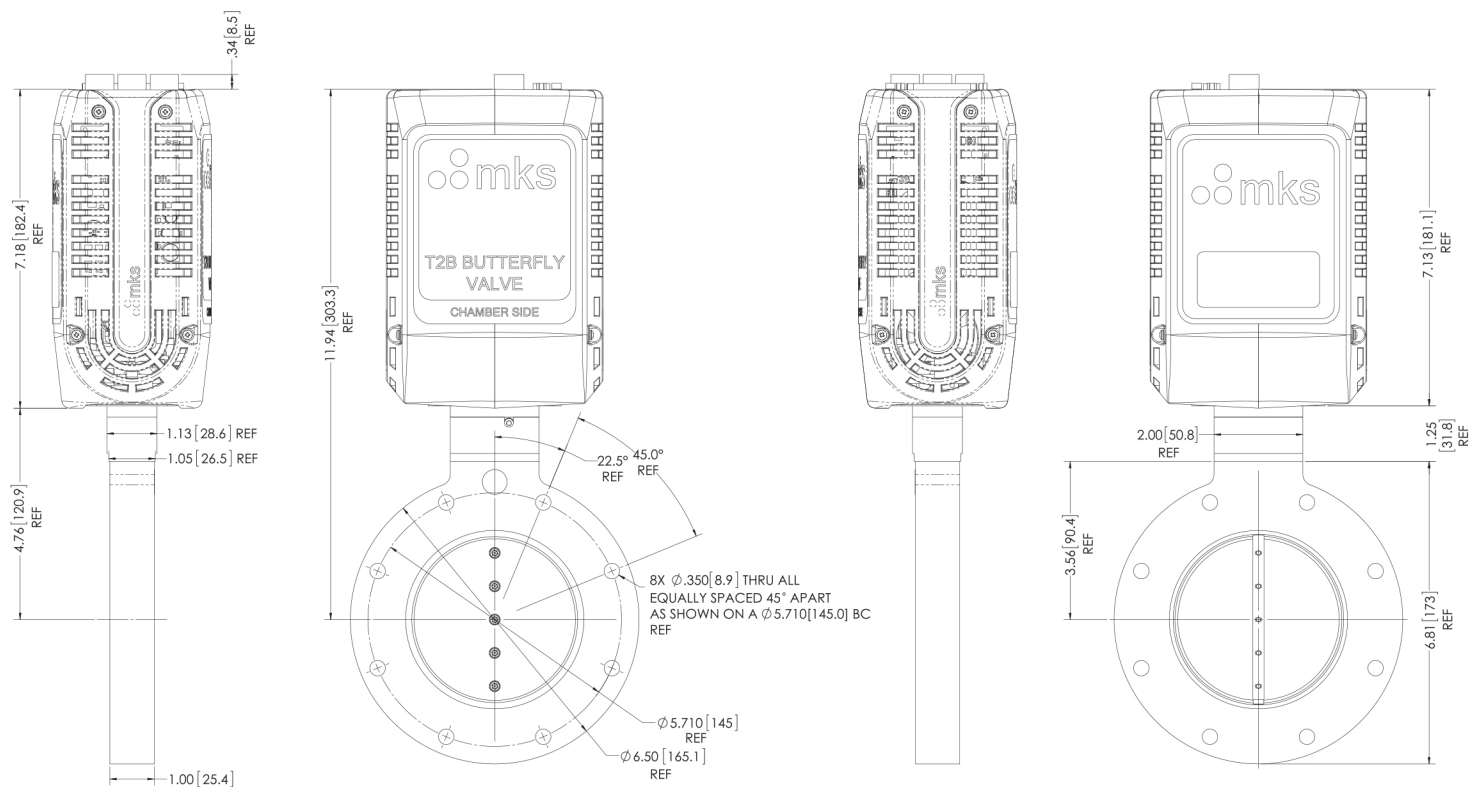

NW63 (60mm)

NW80 (3 inch)

NW100 (4 inch)

Note: Unless otherwise specified, dimensions are nominal values in inches (mm referenced).

KF40 (1 inch)

KF50 (2 inch)

Note: Unless otherwise specified, dimensions are nominal values in inches (mm referenced).