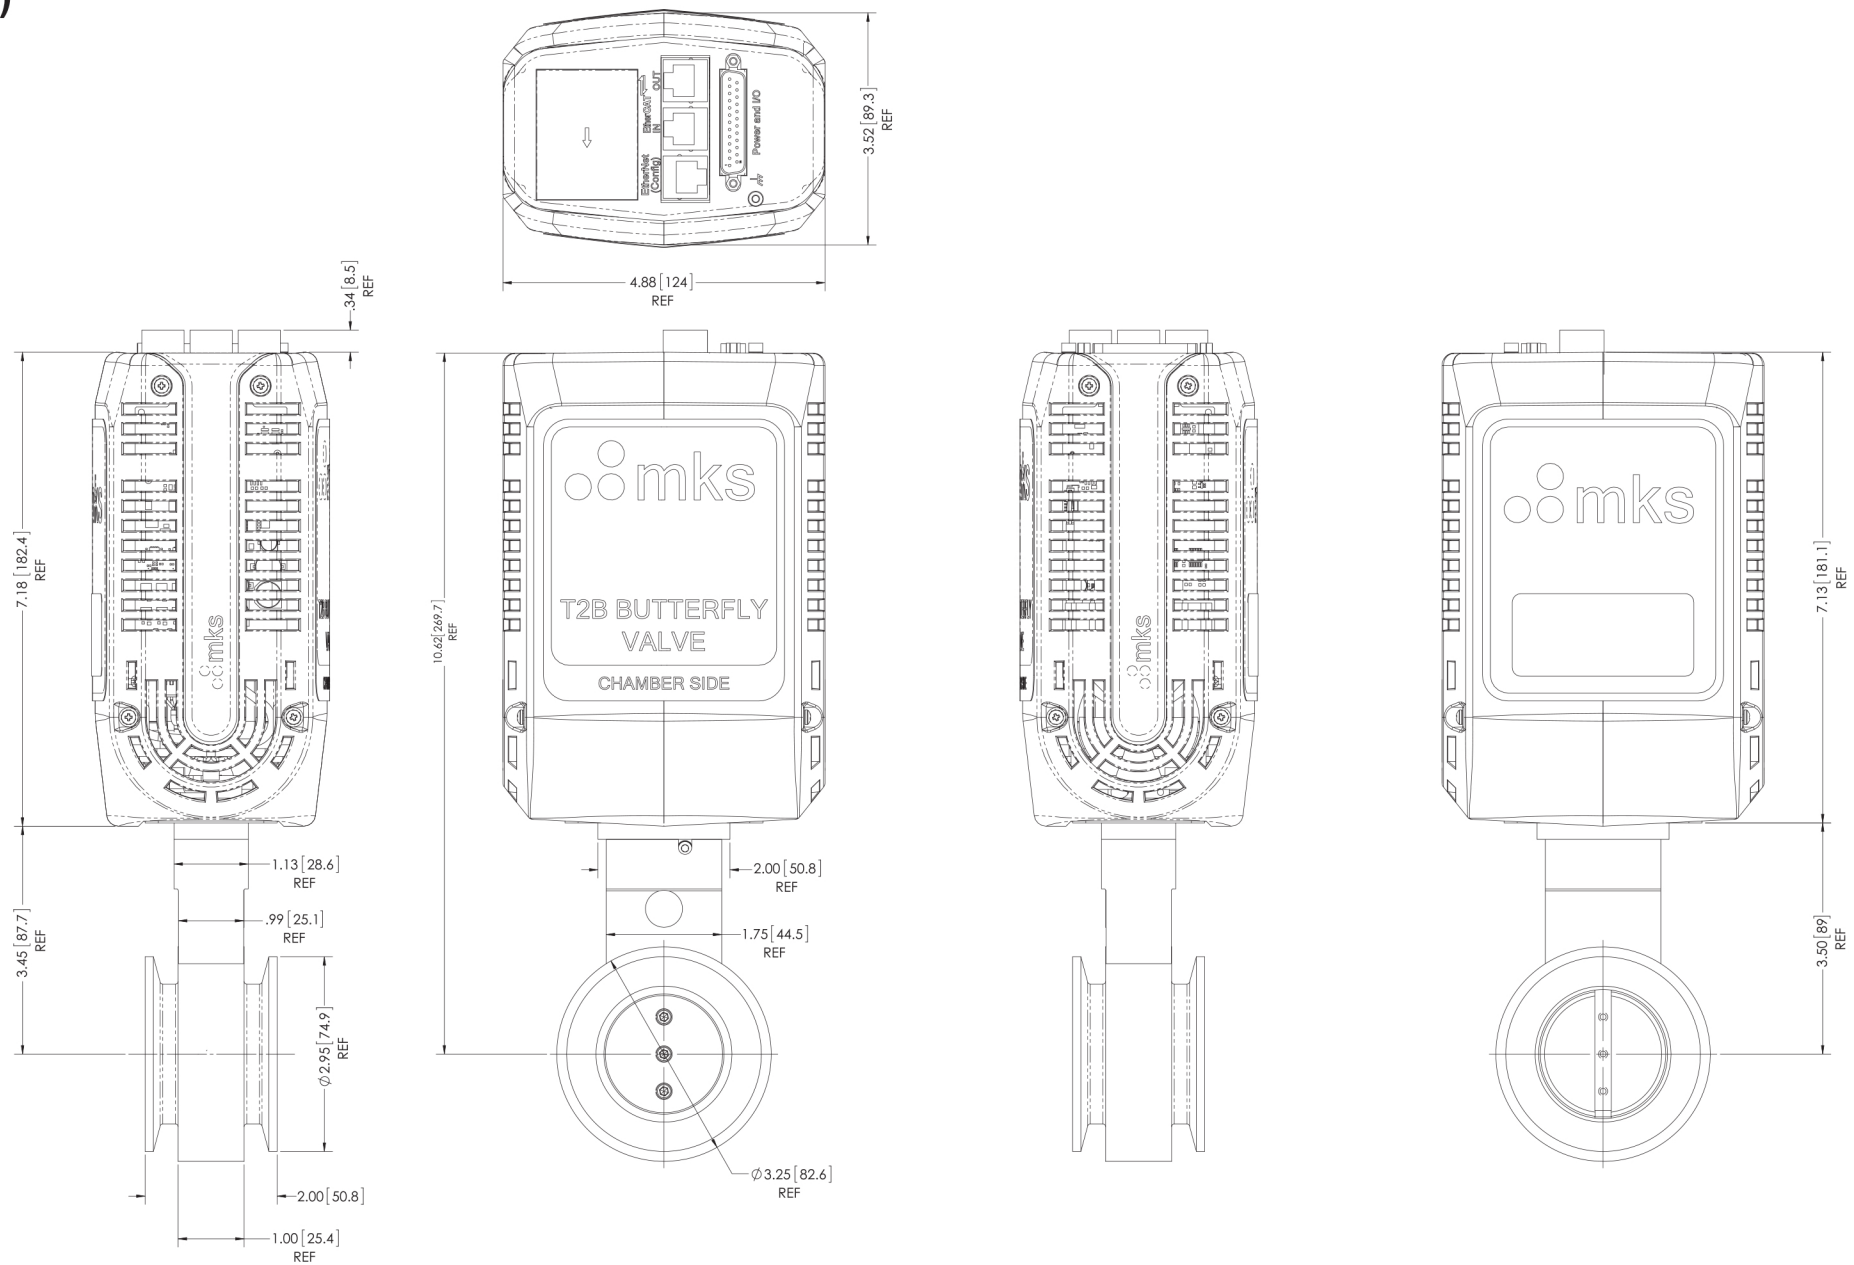

NW63 (60mm)

NW80 (3 inch)

NW100 (4 inch)

Note: Unless otherwise specified, dimensions are nominal values in inches (mm referenced).

KF40 (1 inch)

KF50 (2 inch)

Note: Unless otherwise specified, dimensions are nominal values in inches (mm referenced).